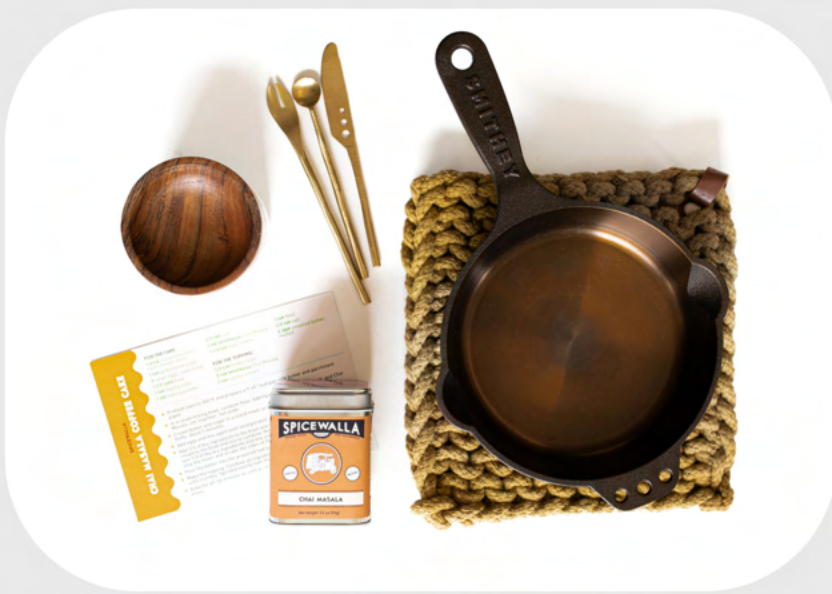

Cozy Kitchen

Smithey 6" Cast Iron
Pinch Bowl
Utensils
AVL Spicewalla Spice
Pot Holder

$125-150